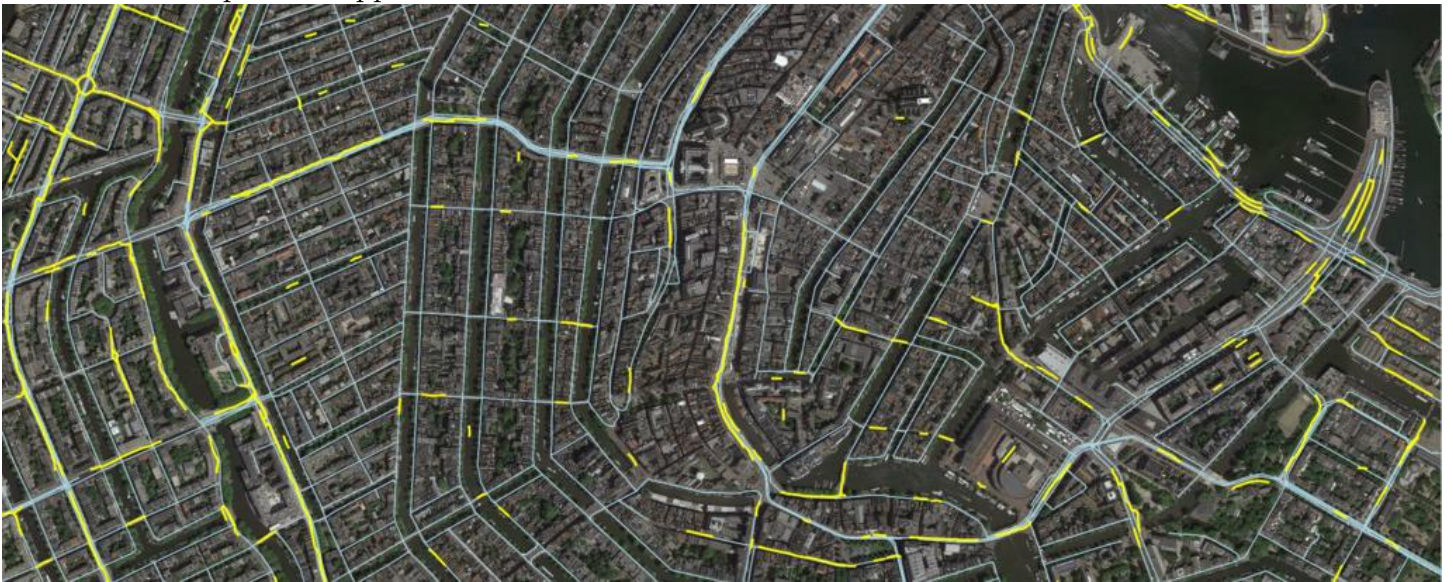

RoadTracer: Automatic Extraction of Road Networks from Aerial Images

Favyen Bastani, Songtao He
Sofiane Abbar, Mohammad Alizadeh, Hari Balakrishnan
Sanjay Chawla, Sam Madden, David DeWitt

Below, we show images of road networks inferred by DeepRoadMapper, our segmentation method, and RoadTracer in the 15 test cities. We overlay the inferred graph (yellow) over ground truth from OpenStreetMap (blue). As in the paper, inferred graphs correspond to thresholds that yield 5% average F_{error} for RoadTracer and our segmentation approach, and 19% F_{error} for DeepRoadMapper (as it does not produce results with lower average error). A 5 km by 5 km region is used for testing in each city; we only show a 2 km by 5 km region so that the graphs can more easily be compared with each other on a single page.

Amsterdam DeepRoadMapper

Amsterdam Segmentation (Ours)

Amsterdam RoadTracer

Boston DeepRoadMapper

Boston Segmentation (Ours)

Boston RoadTracer

Chicago DeepRoadMapper

Chicago Segmentation (Ours)

Chicago RoadTracer

Denver DeepRoadMapper

Denver Segmentation (Ours)

Denver RoadTracer

Kansas City DeepRoadMapper

Kansas City Segmentation (Ours)

Kansas City RoadTracer

Los Angeles DeepRoadMapper

Los Angeles Segmentation (Ours)

Los Angeles RoadTracer

Montreal DeepRoadMapper

Montreal Segmentation (Ours)

Montreal RoadTracer

New York City DeepRoadMapper

New York City Segmentation (Ours)

New York City RoadTracer